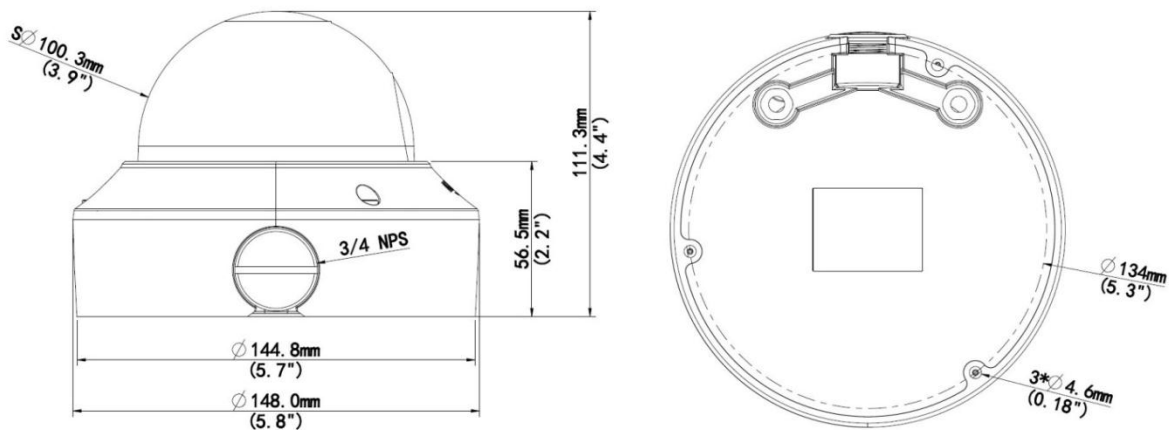

## Specifications

|                            |   |
|----------------------------|---|
|                            | IPC3238ER3-DVZ  |
| <b>Camera</b>              |   |
| Sensor                     | 1/2.5", progressive scan ,8.0 megapixel, CMOS   |
| Lens                       | 2.8~12 mm@F1.6  |
| Angle of View (H)          | 79.6° (wide) ~34.9° (tele)  |
| Shutter                    | Auto/Manual, 1/6~1/100000s  |
| Minimum Illumination       | Colour: 0.02 Lux (F1.6, AGC ON)<br>0Lux with IR   |
| IR Range                   | Smart-IR, up to 30m (98 ft) IR range  |
| Day/Night                  | IR-cut filter with auto switch (ICR)  |
| Digital noise reduction    | 2D/3D DNR   |
| S/N                        | >55dB   |
| WDR                        | 120dB   |
| <b>Video</b>               |   |
| Video Compression          | Ultra 265,H.265,H.264,MJPEG   |
| H.264 code profile         | Baseline profile, Main Profile, High Profile  |
| Frame Rate                 | Main Stream:8MP (3840×2160): Max. 30 fps, 2MP (1920×1080): Max. 30 fps;<br>Sub Stream:2MP (1920×1080): Max. 30 fps;<br>Third Stream:D1 (720×576): Max. 30 fps |
| HLC                        | Supported   |
| BLC                        | Supported   |
| 9:16 Corridor Mode         | Supported   |
| OSD                        | Up to 8 OSDs  |
| Privacy Mask               | Up to 8 areas   |
| ROI                        | Up to 8 areas   |
| Motion Detection           | Up to 4 areas   |
| <b>Smart</b>               |   |
| Behavior Detection         | Intrusion, cross line, motion detection   |
| Exception Detection        | Audio detection   |
| Intelligent Identification | Face detection, Defocus, Scene Change   |
| Statistical Analysis       | People counting   |
| General Function           | Watermark, IP Address Filtering, Tampering Alarm, Alarm input, Alarm output, Access Policy, ARP Protection, RTSP Authentication, User Authentication          |

## Dimensions